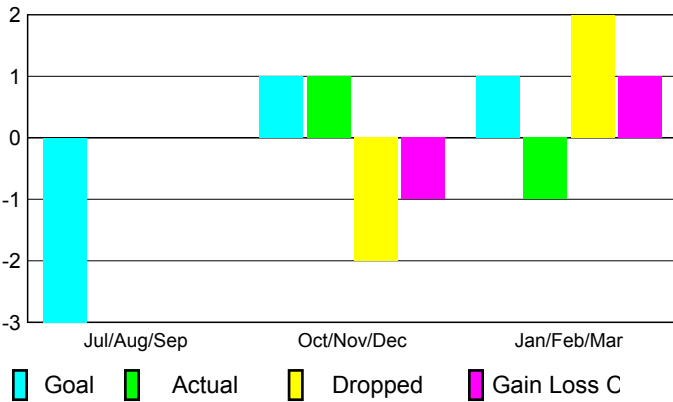

2008-2009 GMT Quarterly Report for District (or Undistricted) **District 105BN**

GMT: **HOWARD PATRICK LEE**

Location: **ENGLAND**

GMT CA: **4**

CLUBS

Club Results 2008-2009

Clubs 2007-2008

Month	New Club Goal	Actual New Clubs	Actual Dropped Clubs	Gain/Loss of Clubs	Gain/Loss of Clubs
Jul/Aug/Sep	-3	0	0	0	0
Oct/Nov/Dec	1	1	-2	-1	0
Jan/Feb/Mar	1	-1	2	1	0
Totals	-1	0	0	0	0

Club Results 2008-2009

Goal, New, Dropped, Gain/Loss

Comparison of Club Gain/Loss

Current Year Compared to the Previous Year

YTD Status Quo Clubs 2008-2009

Status Quo Clubs Compared to Status Quo Members

MEMBERSHIP

Membership Results 2008-2009

Membership 2007-2008

Month	Net Memb Goal	Actual New Memb	Actual Dropped Memb	Gain/Loss of Memb	Gain/Loss of Memb
Jul/Aug/Sep	6	14	-22	-8	-9
Oct/Nov/Dec	14	50	-33	17	-5
Jan/Feb/Mar	12	23	-28	-5	-5
Totals	32	87	-83	4	-19