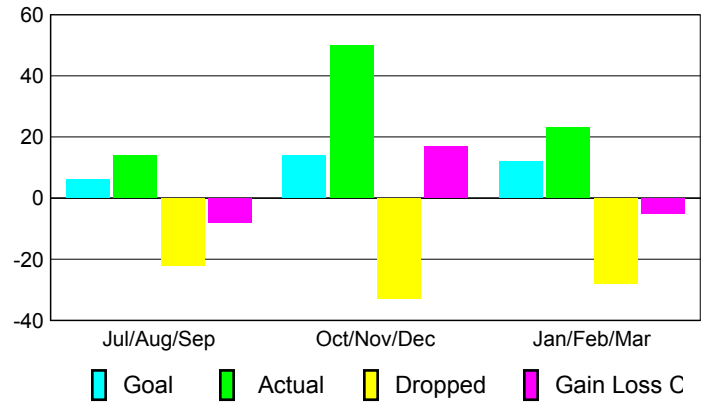

Membership Results 2008-2009

Goal, New, Dropped, Gain/Loss