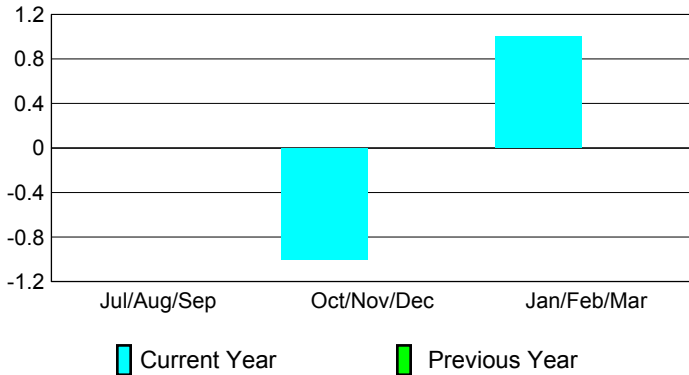

2008-2009 GMT Quarterly Report for District (or Undistricted) **District 105BN**

GMT: **HOWARD PATRICK LEE**

Location: **ENGLAND**

GMT CA: **4**

CLUBS

Club Results 2008-2009

Clubs 2007-2008

Month	New Club Goal	Actual New Clubs	Actual Dropped Clubs	Gain/Loss of Clubs	Gain/Loss of Clubs
Jul/Aug/Sep	-3	0	0	0	0
Oct/Nov/Dec	1	1	-2	-1	0
Jan/Feb/Mar	1	-1	2	1	0
Totals	-1	0	0	0	0

Club Results 2008-2009

Goal, New, Dropped, Gain/Loss

Comparison of Club Gain/Loss

Current Year Compared to the Previous Year

YTD Status Quo Clubs 2008-2009

Status Quo Clubs Compared to Status Quo Members

MEMBERSHIP