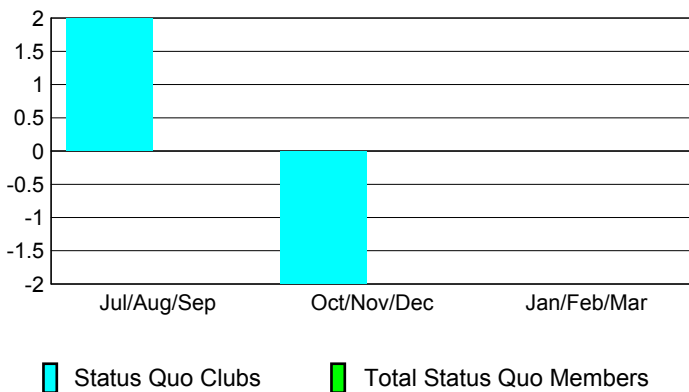

Club Results 2008-2009

Goal, New, Dropped, Gain/Loss

Comparison of Club Gain/Loss

Current Year Compared to the Previous Year

YTD Status Quo Clubs 2008-2009

Status Quo Clubs Compared to Status Quo Members

MEMBERSHIP

Membership Results 2008-2009

Membership 2007-2008

Month	Net Memb Goal	Actual New Memb	Actual Dropped Memb	Gain/Loss of Memb	Gain/Loss of Memb
Jul/Aug/Sep	6	14	-22	-8	-9
Oct/Nov/Dec	14	50	-33	17	-5
Jan/Feb/Mar	12	23	-28	-5	-5
Totals	32	87	-83	4	-19