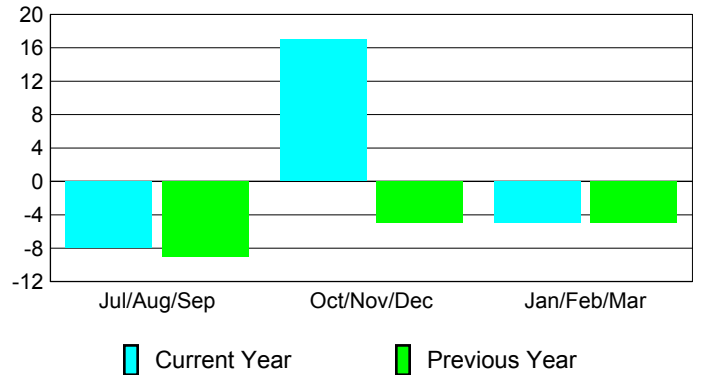

Membership Results 2008-2009

Membership 2007-2008

Month	Net Memb Goal	Actual New Memb	Actual Dropped Memb	Gain/Loss of Memb	Gain/Loss of Memb
Jul/Aug/Sep	6	14	-22	-8	-9
Oct/Nov/Dec	14	50	-33	17	-5
Jan/Feb/Mar	12	23	-28	-5	-5
Totals	32	87	-83	4	-19

Membership Results 2008-2009

Goal, New, Dropped, Gain/Loss

Comparison of Membership Gain/Loss

Current Year Compared to the Previous Year

Gender Comparison 2008-2009